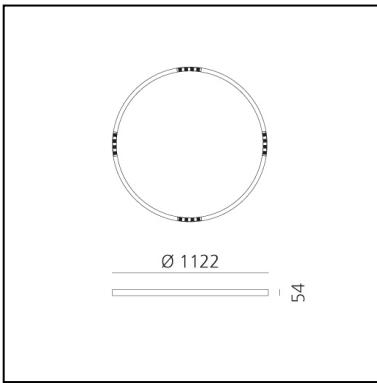

A.24 Stand-alone - Suspension Circular - Sharping Emission - Ø 1122mm - 4000K - App Compatible - Brushed Silver

Carlotta de Bevilacqua

IP20    Dimmerable: 

LUMINAIRE

- Watt: **42W**
- Delivered lumens output: **3485lm**
- CCT: **4000K**
- Efficiency: **81%**
- Efficacy: **82.97lm/W**
- CRI: **90**
- Dimmable Typology: **Push & APP**

Notes

220/240Vac 50/60Hz electronic driver included. Uses 1 DALI address.
Sharping kit (louvers and covers for curved elements) has to be ordered separately.

DESCRIPTION

A.24 is a new comprehensive and flexible system to design light in space. A single profile, only 24 mm thick, can be installed in the recessed, ceiling or suspension mode to continuously follow the angles on a flat or three-dimensional surface. This profile hosts to a variety of performance options: diffused light, sharp optical units with three beam angles, or a smart magnetic track. This makes A.24 a flexible system, as well as an open platform to accommodate other products from the Architectural collection. The suspension version also features direct emission. The three solutions can be alternated to match the architecture and the room functions with utmost flexibility. The competence of Artemide is revealed by the quality of light, as well as by the ability of A.24 to freely move in space, with direct power connection points up to 14 metres apart.

DIMENSIONS

- Height: **cm 5.4**
- Diameter: **cm 112**
- Weight: **cm 5.5**

SOURCES INCLUDED

- Category: **Led**
- Number: **1**
- Watt: **50W**
- Color temperature (K): **4000K**
- CRI: **90**

Accessories

NO
IMAGE
AVAILABLE

A.24 Stand-alone - Trimless frame to be used for
recessed the power kit - Suspension Ø1122 and
Ø1500 AQ94000