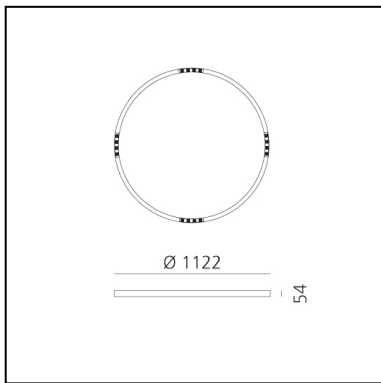

A.24 Stand-alone - Suspension Circular - Sharping Emission - Ø 1122mm - 4000K - App Compatible - White

Carlotta de Bevilacqua

IP20    Dimmerable: 

LUMINAIRE

- Watt: **42W**
- Delivered lumens output: **3485lm**
- CCT: **4000K**
- Efficiency: **81%**
- Efficacy: **82.97lm/W**
- CRI: **90**
- Dimmable Typology: **Push & APP**

DIMENSIONS

- Height: **cm 5.4**
- Diameter: **cm 112**
- Weight: **cm 5.5**

SOURCES INCLUDED

- Category: **Led**
- Number: **1**
- Watt: **50W**
- Color temperature (K): **4000K**
- CRI: **90**

Accessories

NO
IMAGE
AVAILABLE

A.24 Stand-alone - Trimless frame to be used for
recessed the power kit - Suspension Ø1122 and
Ø1500 AQ94000