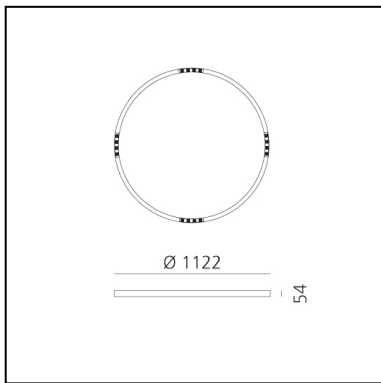

A.24 Stand-alone - Suspension Circular - Sharping Emission - Ø 1122mm - 4000K - DALI - Brushed Copper

Carlotta de Bevilacqua

IP20    Dimmerable: 

LUMINAIRE

- Watt: **42W**
- Delivered lumens output: **3485lm**
- CCT: **4000K**
- Efficiency: **81%**
- Efficacy: **82.97lm/W**
- CRI: **90**
- Dimmable Typology: **Dali**

DIMENSIONS

- Height: **cm 5.4**
- Diameter: **cm 112**
- Weight: **cm 5.5**

SOURCES INCLUDED

- Category: **Led**
- Number: **1**
- Watt: **50W**
- Color temperature (K): **4000K**
- CRI: **90**

Accessories

NO
IMAGE
AVAILABLE

A.24 Stand-alone - Trimless frame to be used for
recessed the power kit - Suspension Ø1122 and
Ø1500 AQ94000