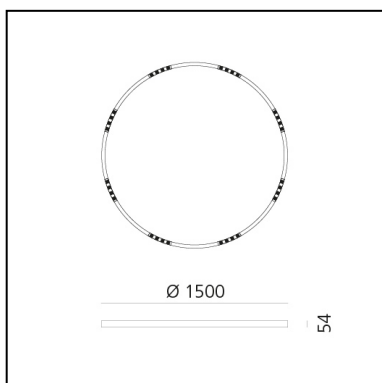

A.24 Stand-alone - Suspension Circular - Sharping Emission - Ø 1500mm - 2700K - DALI - Brushed Bronze

Carlotta de Bevilacqua

IP20    Dimmerable: 

LUMINAIRE

- Watt: **83W**
- Delivered lumens output: **6112lm**
- CCT: **2700K**
- Efficiency: **81%**
- Efficacy: **73.64lm/W**
- CRI: **90**
- Dimmable Typology: **Dali**

Notes

220/240Vac 50/60Hz electronic driver included. Uses 2 DALI addresses.
Sharping kit (louvers and covers for curved elements) has to be ordered separately.

DESCRIPTION

A.24 is a new comprehensive and flexible system to design light in space. A single profile, only 24 mm thick, can be installed in the recessed, ceiling or suspension mode to continuously follow the angles on a flat or three-dimensional surface. This profile hosts to a variety of performance options: diffused light, sharp optical units with three beam angles, or a smart magnetic track. This makes A.24 a flexible system, as well as an open platform to accommodate other products from the Architectural collection. The suspension version also features direct emission. The three solutions can be alternated to match the architecture and the room functions with utmost flexibility. The competence of Artemide is revealed by the quality of light, as well as by the ability of A.24 to freely move in space, with direct power connection points up to 14 metres apart.

DIMENSIONS

- Height: **cm 5.4**
- Diameter: **cm 150**
- Weight: **cm 8**

SOURCES INCLUDED

- Category: **Led**
- Number: **1**
- Watt: **100W**
- Color temperature (K): **2700K**

Accessories

NO
IMAGE
AVAILABLE