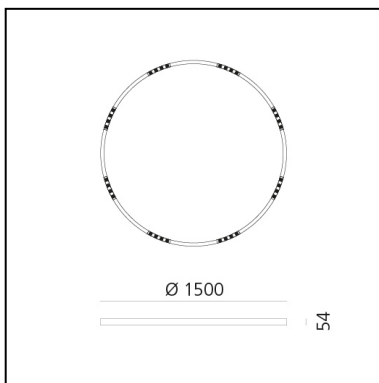

A.24 Stand-alone - Suspension Circular - Sharping Emission - Ø 1500mm - 2700K - DALI - Brushed Copper

Carlotta de Bevilacqua

IP20    Dimmerable: 

LUMINAIRE

- Watt: **83W**
- Delivered lumens output: **6112lm**
- CCT: **2700K**
- Efficiency: **81%**
- Efficacy: **73.64lm/W**
- CRI: **90**
- Dimmable Typology: **Dali**

DIMENSIONS

- Height: **cm 5.4**
- Diameter: **cm 150**
- Weight: **cm 8**

SOURCES INCLUDED

- Category: **Led**
- Number: **1**
- Watt: **100W**
- Color temperature (K): **2700K**

Accessories

NO
IMAGE
AVAILABLE