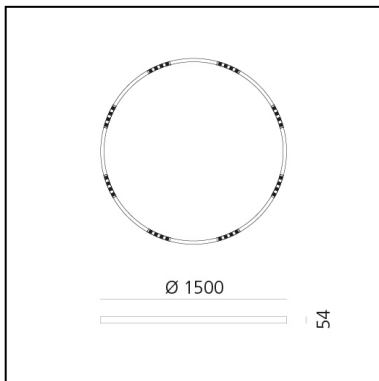

A.24 Stand-alone - Suspension Circular - Sharping Emission - Ø 1500mm - 2700K - DALI - Brushed Silver

Carlotta de Bevilacqua

IP20    Dimmerable: 

LUMINAIRE

- Watt: **83W**
- Delivered lumens output: **6112lm**
- CCT: **2700K**
- Efficiency: **81%**
- Efficacy: **73.64lm/W**
- CRI: **90**
- Dimmable Typology: **Dali**

DIMENSIONS

- Height: **cm 5.4**
- Diameter: **cm 150**
- Weight: **cm 8**

SOURCES INCLUDED

- Category: **Led**
- Number: **1**
- Watt: **100W**
- Color temperature (K): **2700K**

Accessories

NO
IMAGE
AVAILABLE