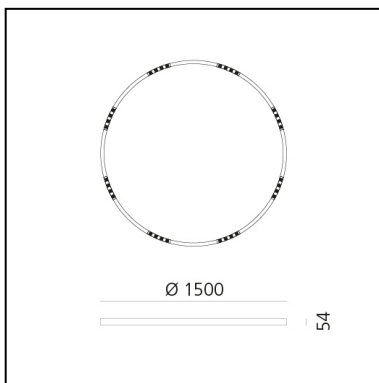

A.24 Stand-alone - Suspension Circular - Sharping Emission - Ø 1500mm - 3000K - App Compatible - Black

Carlotta de Bevilacqua

IP20    Dimmerable: 

LUMINAIRE

- Watt: **83W**
- Delivered lumens output: **6512lm**
- CCT: **3000K**
- Efficiency: **81%**
- Efficacy: **78.46lm/W**
- CRI: **90**
- Dimmable Typology: **Push & APP**

DIMENSIONS

- Height: **cm 5.4**
- Diameter: **cm 150**
- Weight: **cm 8**

SOURCES INCLUDED

- Category: **Led**
- Number: **1**
- Watt: **100W**
- Color temperature (K): **3000K**
- CRI: **90**

Accessories