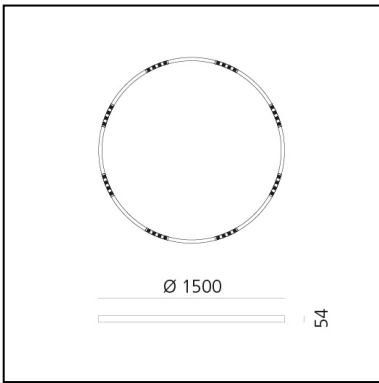

A.24 Stand-alone - Suspension Circular - Sharping Emission - Ø 1500mm - 3000K - App Compatible - Brushed Bronze

Carlotta de Bevilacqua

IP20    Dimmerable: 

LUMINAIRE

- Watt: **83W**
- Delivered lumens output: **6512lm**
- CCT: **3000K**
- Efficiency: **81%**
- Efficacy: **78.46lm/W**
- CRI: **90**
- Dimmable Typology: **Push & APP**

Notes

220/240Vac 50/60Hz electronic driver included. Uses 2 DALI addresses.
Sharping kit (louvers and covers for curved elements) has to be ordered separately.

DESCRIPTION

A.24 is a new comprehensive and flexible system to design light in space. A single profile, only 24 mm thick, can be installed in the recessed, ceiling or suspension mode to continuously follow the angles on a flat or three-dimensional surface. This profile hosts to a variety of performance options: diffused light, sharp optical units with three beam angles, or a smart magnetic track. This makes A.24 a flexible system, as well as an open platform to accommodate other products from the Architectural collection. The suspension version also features direct emission. The three solutions can be alternated to match the architecture and the room functions with utmost flexibility. The competence of Artemide is revealed by the quality of light, as well as by the ability of A.24 to freely move in space, with direct power connection points up to 14 metres apart.

DIMENSIONS

- Height: **cm 5.4**
- Diameter: **cm 150**
- Weight: **cm 8**

SOURCES INCLUDED

- Category: **Led**
- Number: **1**
- Watt: **100W**
- Color temperature (K): **3000K**
- CRI: **90**

Accessories