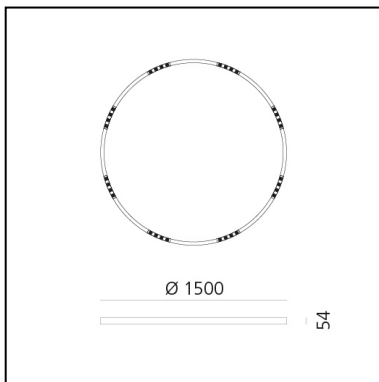

# A.24 Stand-alone - Suspension Circular - Sharping Emission - Ø 1500mm - 3000K - App Compatible - Brushed Copper

Carlotta de Bevilacqua

IP20    Dimmerable: 

## LUMINAIRE

- Watt: **83W**
- Delivered lumens output: **6512lm**
- CCT: **3000K**
- Efficiency: **81%**
- Efficacy: **78.46lm/W**
- CRI: **90**
- Dimmable Typology: **Push & APP**

## DIMENSIONS

- Height: **cm 5.4**
- Diameter: **cm 150**
- Weight: **cm 8**