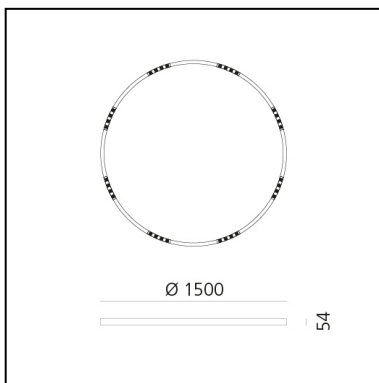

A.24 Stand-alone - Suspension Circular - Sharping Emission - Ø 1500mm - 3000K - DALI - Black

Carlotta de Bevilacqua

IP20    Dimmerable: 

LUMINAIRE

- Watt: **83W**
- Delivered lumens output: **6512lm**
- CCT: **3000K**
- Efficiency: **81%**
- Efficacy: **78.46lm/W**
- CRI: **90**
- Dimmable Typology: **Dali**

DIMENSIONS

- Height: **cm 5.4**
- Diameter: **cm 150**
- Weight: **cm 8**

SOURCES INCLUDED

- Category: **Led**
- Number: **1**
- Watt: **100W**
- Color temperature (K): **3000K**
- CRI: **90**

Accessories