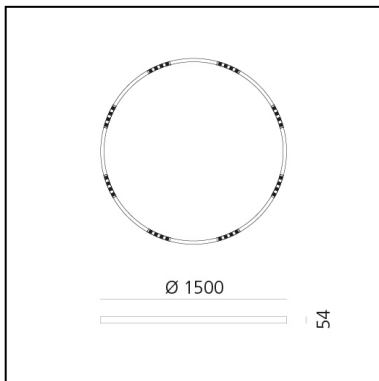

# A.24 Stand-alone - Suspension Circular - Sharping Emission - Ø 1500mm - 3000K - DALI - Brushed Copper

Carlotta de Bevilacqua

IP20    Dimmerable: 

## LUMINAIRE

- Watt: **83W**
- Delivered lumens output: **6512lm**
- CCT: **3000K**
- Efficiency: **81%**
- Efficacy: **78.46lm/W**
- CRI: **90**
- Dimmable Typology: **Dali**

## DIMENSIONS

- Height: **cm 5.4**
- Diameter: **cm 150**
- Weight: **cm 8**