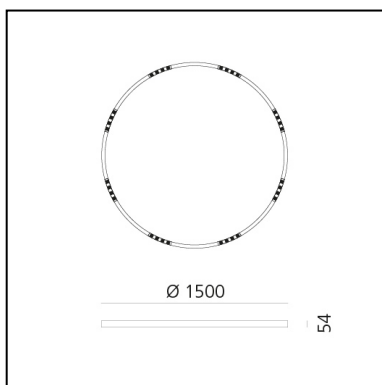

A.24 Stand-alone - Suspension Circular - Sharping Emission - Ø 1500mm - 4000K - App Compatible - Brushed Copper

Carlotta de Bevilacqua

IP20    Dimmerable: 

LUMINAIRE

- Watt: **83W**
- Delivered lumens output: **6969lm**
- CCT: **4000K**
- Efficiency: **81%**
- Efficacy: **83.97lm/W**
- CRI: **90**
- Dimmable Typology: **Push & APP**

Notes

220/240Vac 50/60Hz electronic driver included. Uses 2 DALI addresses.
Sharping kit (louvers and covers for curved elements) has to be ordered separately.

DESCRIPTION

A.24 is a new comprehensive and flexible system to design light in space. A single profile, only 24 mm thick, can be installed in the recessed, ceiling or suspension mode to continuously follow the angles on a flat or three-dimensional surface. This profile hosts to a variety of performance options: diffused light, sharp optical units with three beam angles, or a smart magnetic track. This makes A.24 a flexible system, as well as an open platform to accommodate other products from the Architectural collection. The suspension version also features direct emission. The three solutions can be alternated to match the architecture and the room functions with utmost flexibility. The competence of Artemide is revealed by the quality of light, as well as by the ability of A.24 to freely move in space, with direct power connection points up to 14 metres apart.

DIMENSIONS

- Height: **cm 5.4**
- Diameter: **cm 150**
- Weight: **cm 8**

SOURCES INCLUDED

- Category: **Led**
- Number: **1**
- Watt: **100W**
- Color temperature (K): **4000K**
- CRI: **90**

Accessories