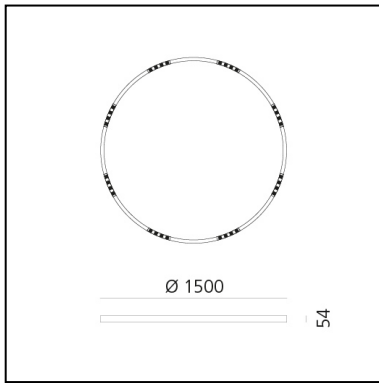

# A.24 Stand-alone - Suspension Circular - Sharping Emission - Ø 1500mm - 4000K - App Compatible - Brushed Silver

Carlotta de Bevilacqua

IP20    Dimmerable: 

## LUMINAIRE

- Watt: **83W**
- Delivered lumens output: **6969lm**
- CCT: **4000K**
- Efficiency: **81%**
- Efficacy: **83.97lm/W**
- CRI: **90**
- Dimmable Typology: **Push & APP**

## DIMENSIONS

- Height: **cm 5.4**
- Diameter: **cm 150**
- Weight: **cm 8**