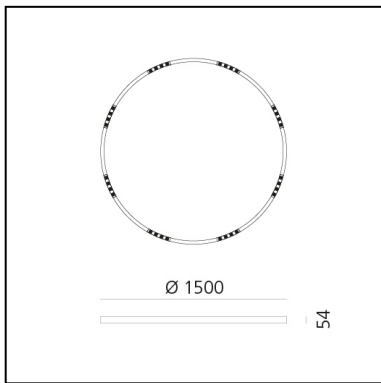

A.24 Stand-alone - Suspension Circular - Sharping Emission - Ø 1500mm - 4000K - App Compatible - White

Carlotta de Bevilacqua

IP20    Dimmerable: 

LUMINAIRE

- Watt: **83W**
- Delivered lumens output: **6969lm**
- CCT: **4000K**
- Efficiency: **81%**
- Efficacy: **83.97lm/W**
- CRI: **90**
- Dimmable Typology: **Push & APP**

Notes

220/240Vac 50/60Hz electronic driver included. Uses 2 DALI addresses.
Sharping kit (louvers and covers for curved elements) has to be ordered separately.

DESCRIPTION

A.24 is a new comprehensive and flexible system to design light in space. A single profile, only 24 mm thick, can be installed in the recessed, ceiling or suspension mode to continuously follow the angles on a flat or three-dimensional surface. This profile hosts to a variety of performance options: diffused light, sharp optical units with three beam angles, or a smart magnetic track. This makes A.24 a flexible system, as well as an open platform to accommodate other products from the Architectural collection. The suspension version also features direct emission. The three solutions can be alternated to match the architecture and the room functions with utmost flexibility. The competence of Artemide is revealed by the quality of light, as well as by the ability of A.24 to freely move in space, with direct power connection points up to 14 metres apart.

DIMENSIONS

- Height: **cm 5.4**
- Diameter: **cm 150**
- Weight: **cm 8**

SOURCES INCLUDED

- Category: **Led**
- Number: **1**
- Watt: **100W**
- Color temperature (K): **4000K**
- CRI: **90**

Accessories