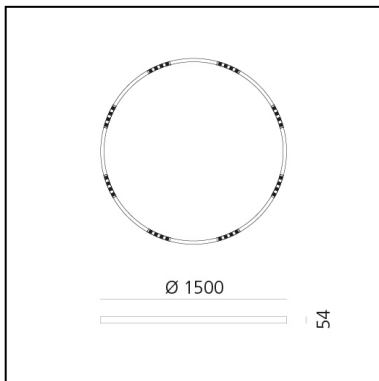

# A.24 Stand-alone - Suspension Circular - Sharping Emission - Ø 1500mm - 4000K - DALI - Black

Carlotta de Bevilacqua

IP20    Dimmerable: 

## LUMINAIRE

- Watt: **83W**
- Delivered lumens output: **6969lm**
- CCT: **4000K**
- Efficiency: **81%**
- Efficacy: **83.97lm/W**
- CRI: **90**
- Dimmable Typology: **Dali**

## DIMENSIONS

- Height: **cm 5.4**
- Diameter: **cm 150**
- Weight: **cm 8**