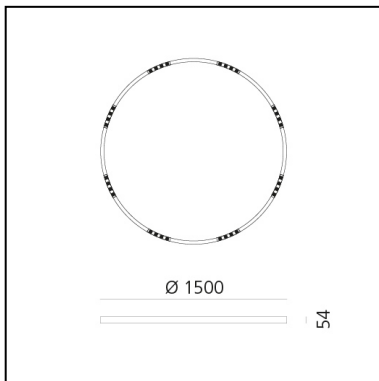

A.24 Stand-alone - Suspension Circular - Sharping Emission - Ø 1500mm - 4000K - DALI - Brushed Bronze

Carlotta de Bevilacqua

IP20    Dimmerable: 

LUMINAIRE

- Watt: **83W**
- Delivered lumens output: **6969lm**
- CCT: **4000K**
- Efficiency: **81%**
- Efficacy: **83.97lm/W**
- CRI: **90**
- Dimmable Typology: **Dali**

DIMENSIONS

- Height: **cm 5.4**
- Diameter: **cm 150**
- Weight: **cm 8**

SOURCES INCLUDED

- Category: **Led**
- Number: **1**
- Watt: **100W**
- Color temperature (K): **4000K**
- CRI: **90**

Accessories