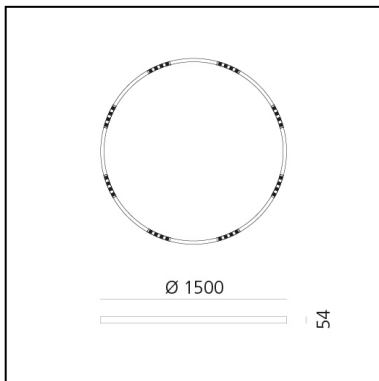

A.24 Stand-alone - Suspension Circular - Sharping Emission - Ø 1500mm - 4000K - DALI - Brushed Silver

Carlotta de Bevilacqua

IP20    Dimmerable: 

LUMINAIRE

- Watt: **83W**
- Delivered lumens output: **6969lm**
- CCT: **4000K**
- Efficiency: **81%**
- Efficacy: **83.97lm/W**
- CRI: **90**
- Dimmable Typology: **Dali**

DIMENSIONS

- Height: **cm 5.4**
- Diameter: **cm 150**
- Weight: **cm 8**

SOURCES INCLUDED

- Category: **Led**
- Number: **1**
- Watt: **100W**
- Color temperature (K): **4000K**
- CRI: **90**

Accessories