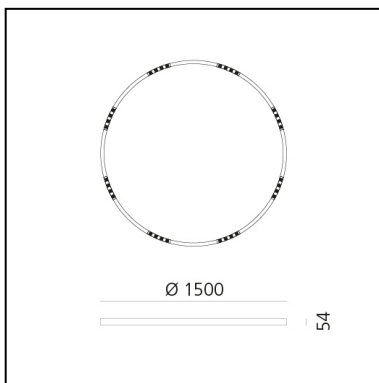

A.24 Stand-alone - Suspension Circular - Sharping Emission - Ø 1500mm - 4000K - DALI - White

Carlotta de Bevilacqua

IP20    Dimmerable: 

LUMINAIRE

- Watt: **83W**
- Delivered lumens output: **6969lm**
- CCT: **4000K**
- Efficiency: **81%**
- Efficacy: **83.97lm/W**
- CRI: **90**
- Dimmable Typology: **Dali**

DIMENSIONS

- Height: **cm 5.4**
- Diameter: **cm 150**
- Weight: **cm 8**

SOURCES INCLUDED

- Category: **Led**
- Number: **1**
- Watt: **100W**
- Color temperature (K): **4000K**
- CRI: **90**

Accessories