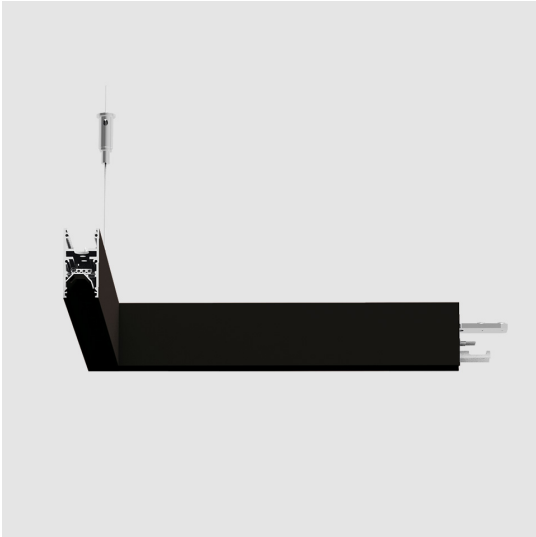

A.24 - Suspension Diffused Emission - 90° Angle (same plane) - Direct Emission - 2700K - Black

Carlotta de Bevilacqua

IP20    Dimmerable: 

LUMINAIRE

- Watt: **16W**
- Delivered lumens output: **1421lm**
- CCT: **2700K**
- Efficiency: **64%**
- Efficacy: **88.79lm/W**
- CRI: **80**

A.24 is a new comprehensive and flexible system to design light in space. A single profile, only 24 mm thick, can be installed in the recessed, ceiling or suspension mode to continuously follow the angles on a flat or three-dimensional surface. This profile hosts to a variety of performance options: diffused light, sharp optical units with three beam angles, or a smart magnetic track. This makes A.24 a flexible system, as well as an open platform to accommodate other products from the Architectural collection. The suspension version also features direct emission. The three solutions can be alternated to match the architecture and the room functions with utmost flexibility. The competence of Artemide is revealed by the quality of light, as well as by the ability of A.24 to freely move in space, with direct power connection points up to 14 metres apart.

DIMENSIONS

- Length: **cm 31.5**
- Width: **cm 31.5**
- Recessed depth: **cm 5.4**
- Weight: **cm 0.9**

SOURCES INCLUDED

- Category: **Led**
- Number: **1**
- Watt: **16W**
- Color temperature (K): **2700K**
- Color Tolerance: **MacAdam 2SDCM**
- Service Life: **L70 (6K) 50000h**