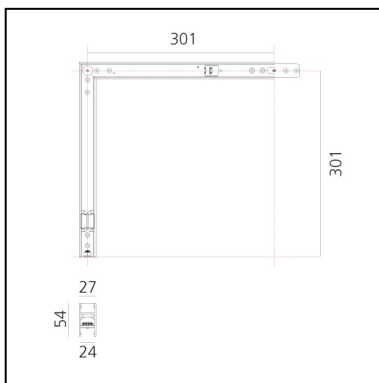

LUMINAIRE

- Watt: **16W**
- Delivered lumens output: **1421lm**
- CCT: **2700K**
- Efficiency: **64%**
- Efficacy: **88.79lm/W**
- CRI: **80**

Notes

For curved systems use only flexible opal diffusing screen. Do not mix flexible diffusing screen and opal diffusing screen.

*Uses 1 DALI address.

Each module, angle and curved elements are provided with mechanical and electrical joints and installation accessories.

1 suspension cable is also included.

End caps have to be ordered separately.

Opal diffusing screen has to be ordered separately.

Depending on the driver, the product can be undimmable or dimmable DALI.

DESCRIPTION

A.24 is a new comprehensive and flexible system to design light in space. A single profile, only 24 mm thick, can be installed in the recessed, ceiling or suspension mode to continuously follow the angles on a flat or three-dimensional surface. This profile hosts to a variety of performance options: diffused light, sharp optical units with three beam angles, or a smart magnetic track. This makes A.24 a flexible system, as well as an open platform to accommodate other products from the Architectural collection. The suspension version also features direct emission. The three solutions can be alternated to match the architecture and the room functions with utmost flexibility. The competence of Artemide is revealed by the quality of light, as well as by the ability of A.24 to freely move in space, with direct power connection points up to 14 metres apart.

PRODUCT CODE: AQ41804

FEATURES

- Article Code: **AQ41804**
- Colour: **Black**
- Installation: **Suspension**
- Series: **Architectural Indoor**
- Environment: **Indoor**
- Emission: **Direct**
- design by: **Carlotta de Bevilacqua**

DIMENSIONS

- Length: **cm 31.5**
- Width: **cm 31.5**
- Recessed depth: **cm 5.4**
- Weight: **cm 0.9**

SOURCES INCLUDED

- Category: **Led**
- Number: **1**
- Watt: **16W**
- Color temperature (K): **2700K**
- Color Tolerance: **MacAdam 2SDCM**
- Service Life: **L70 (6K) 50000h**