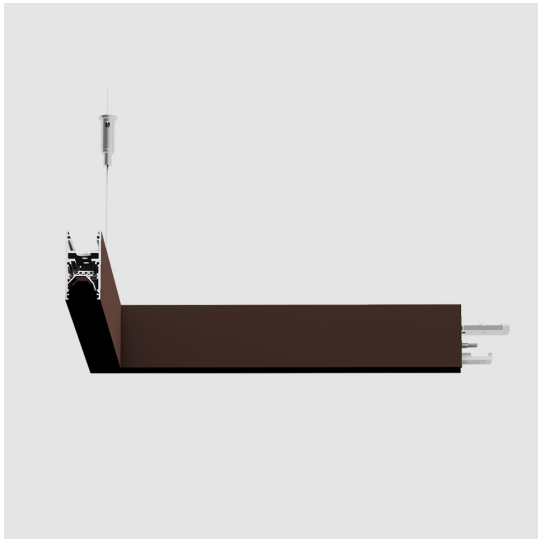

# A.24 - Suspension Diffused Emission - 90° Angle (same plane) - Direct Emission - 2700K - Brushed Bronze

Carlotta de Bevilacqua

IP20    Dimmerable: 

## DESCRIPTION

A.24 is a new comprehensive and flexible system to design light in space. A single profile, only 24 mm thick, can be installed in the recessed, ceiling or suspension mode to continuously follow the angles on a flat or three-dimensional surface. This profile hosts to a variety of performance options: diffused light, sharp optical units with three beam angles, or a smart magnetic track. This makes A.24 a flexible system, as well as an open platform to accommodate other products from the Architectural collection. The suspension version also features direct emission. The three solutions can be alternated to match the architecture and the room functions with utmost flexibility. The competence of Artemide is revealed by the quality of light, as well as by the ability of A.24 to freely move in space, with direct power connection points up to 14 metres apart.

## DIMENSIONS

- Length: **cm 31.5**
- Width: **cm 31.5**
- Recessed depth: **cm 5.4**
- Weight: **cm 0.9**