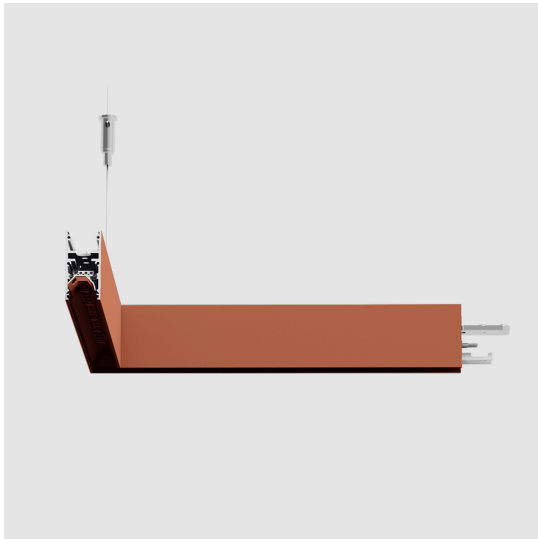

A.24 - Suspension Diffused Emission - 90° Angle (same plane) - Direct Emission - 2700K - Brushed Copper

Carlotta de Bevilacqua

IP20    Dimmerable: 

LUMINAIRE

- Watt: **16W**
- Delivered lumens output: **1421lm**
- CCT: **2700K**
- Efficiency: **64%**
- Efficacy: **88.79lm/W**
- CRI: **80**

Notes

For curved systems use only flexible opal diffusing screen. Do not mix flexible diffusing screen and opal diffusing screen.

*Uses 1 DALI address.

Each module, angle and curved elements are provided with mechanical and electrical joints and installation accessories.

A.24 is a new comprehensive and flexible system to design light in space. A single profile, only 24 mm thick, can be installed in the recessed, ceiling or suspension mode to continuously follow the angles on a flat or three-dimensional surface. This profile hosts to a variety of performance options: diffused light, sharp optical units with three beam angles, or a smart magnetic track. This makes A.24 a flexible system, as well as an open platform to accommodate other products from the Architectural collection. The suspension version also features direct emission. The three solutions can be alternated to match the architecture and the room functions with utmost flexibility. The competence of Artemide is revealed by the quality of light, as well as by the ability of A.24 to freely move in space, with direct power connection points up to 14 metres apart.

DIMENSIONS

- Length: **cm 31.5**
- Width: **cm 31.5**
- Recessed depth: **cm 5.4**
- Weight: **cm 0.9**

SOURCES INCLUDED

- Category: **Led**
- Number: **1**
- Watt: **16W**
- Color temperature (K): **2700K**
- Color Tolerance: **MacAdam 2SDCM**
- Service Life: **L70 (6K) 50000h**