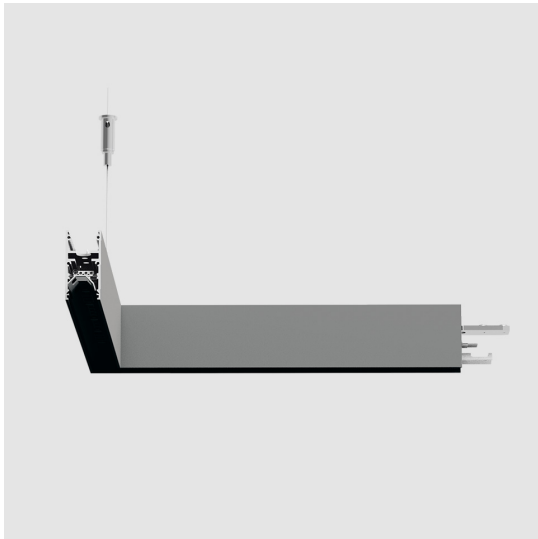

# A.24 - Suspension Diffused Emission - 90° Angle (same plane) - Direct Emission - 2700K - Brushed Silver

Carlotta de Bevilacqua

IP20    Dimmerable: 

## DESCRIPTION

A.24 is a new comprehensive and flexible system to design light in space. A single profile, only 24 mm thick, can be installed in the recessed, ceiling or suspension mode to continuously follow the angles on a flat or three-dimensional surface. This profile hosts to a variety of performance options: diffused light, sharp optical units with three beam angles, or a smart magnetic track. This makes A.24 a flexible system, as well as an open platform to accommodate other products from the Architectural collection. The suspension version also features direct emission. The three solutions can be alternated to match the architecture and the room functions with utmost flexibility. The competence of Artemide is revealed by the quality of light, as well as by the ability of A.24 to freely move in space, with direct power connection points up to 14 metres apart.

## DIMENSIONS

- Length: **cm 31.5**
- Width: **cm 31.5**
- Recessed depth: **cm 5.4**
- Weight: **cm 0.9**