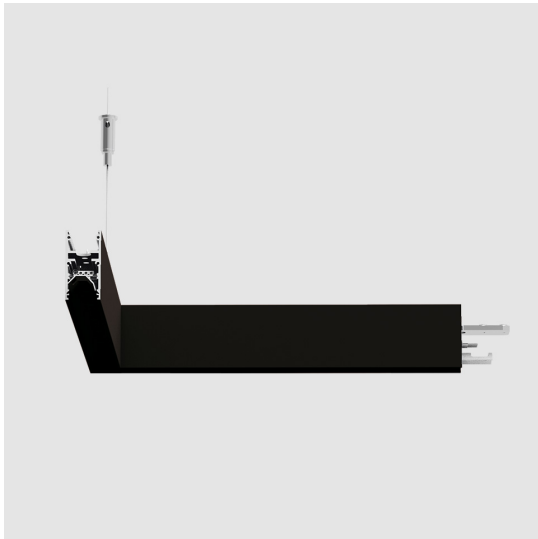

A.24 - Suspension Diffused Emission - 90° Angle (same plane) - Direct Emission - 3000K - Black

Carlotta de Bevilacqua

IP20    Dimmerable: 

LUMINAIRE

- Watt: **16W**
- Delivered lumens output: **1442lm**
- CCT: **3000K**
- Efficiency: **64%**
- Efficacy: **90.14lm/W**
- CRI: **80**

A.24 is a new comprehensive and flexible system to design light in space. A single profile, only 24 mm thick, can be installed in the recessed, ceiling or suspension mode to continuously follow the angles on a flat or three-dimensional surface. This profile hosts to a variety of performance options: diffused light, sharp optical units with three beam angles, or a smart magnetic track. This makes A.24 a flexible system, as well as an open platform to accommodate other products from the Architectural collection. The suspension version also features direct emission. The three solutions can be alternated to match the architecture and the room functions with utmost flexibility. The competence of Artemide is revealed by the quality of light, as well as by the ability of A.24 to freely move in space, with direct power connection points up to 14 metres apart.

DIMENSIONS

- Length: **cm 31.5**
- Width: **cm 31.5**
- Recessed depth: **cm 5.4**
- Weight: **cm 0.9**

SOURCES INCLUDED

- Category: **Led**
- Number: **1**
- Watt: **16W**
- Color temperature (K): **3000K**
- Color Tolerance: **MacAdam 2SDCM**
- Service Life: **L70 (6K) 50000h**