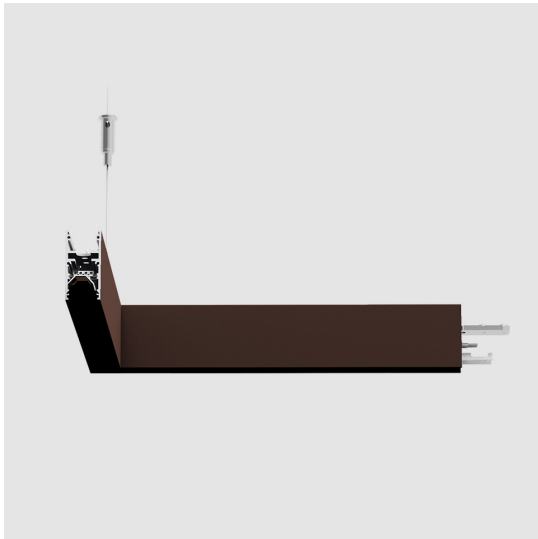

# A.24 - Suspension Diffused Emission - 90° Angle (same plane) - Direct Emission - 3000K - Brushed Bronze

Carlotta de Bevilacqua

IP20    Dimmerable: 

## DESCRIPTION

A.24 is a new comprehensive and flexible system to design light in space. A single profile, only 24 mm thick, can be installed in the recessed, ceiling or suspension mode to continuously follow the angles on a flat or three-dimensional surface. This profile hosts to a variety of performance options: diffused light, sharp optical units with three beam angles, or a smart magnetic track. This makes A.24 a flexible system, as well as an open platform to accommodate other products from the Architectural collection. The suspension version also features direct emission. The three solutions can be alternated to match the architecture and the room functions with utmost flexibility. The competence of Artemide is revealed by the quality of light, as well as by the ability of A.24 to freely move in space, with direct power connection points up to 14 metres apart.

## DIMENSIONS

- Length: **cm 31.5**
- Width: **cm 31.5**
- Recessed depth: **cm 5.4**
- Weight: **cm 0.9**