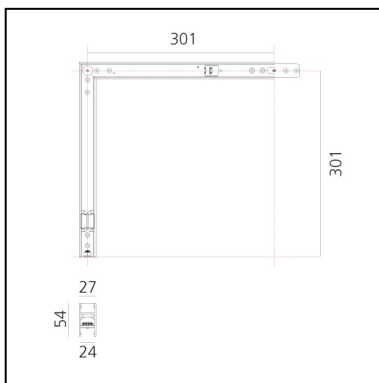

LUMINAIRE

- Watt: **16W**
- Delivered lumens output: **1442lm**
- CCT: **3000K**
- Efficiency: **64%**
- Efficacy: **90.14lm/W**
- CRI: **80**

Notes

For curved systems use only flexible opal diffusing screen. Do not mix flexible diffusing screen and opal diffusing screen.

*Uses 1 DALI address.

Each module, angle and curved elements are provided with mechanical and electrical joints and installation accessories.

1 suspension cable is also included.

End caps have to be ordered separately.

Opal diffusing screen has to be ordered separately.

Depending on the driver, the product can be undimmable or dimmable DALI.

DESCRIPTION

A.24 is a new comprehensive and flexible system to design light in space. A single profile, only 24 mm thick, can be installed in the recessed, ceiling or suspension mode to continuously follow the angles on a flat or three-dimensional surface. This profile hosts to a variety of performance options: diffused light, sharp optical units with three beam angles, or a smart magnetic track. This makes A.24 a flexible system, as well as an open platform to accommodate other products from the Architectural collection. The suspension version also features direct emission. The three solutions can be alternated to match the architecture and the room functions with utmost flexibility. The competence of Artemide is revealed by the quality of light, as well as by the ability of A.24 to freely move in space, with direct power connection points up to 14 metres apart.

PRODUCT CODE: AQ41420

FEATURES

- Article Code: **AQ41420**
- Colour: **Brushed Bronze**
- Installation: **Suspension**
- Series: **Architectural Indoor**
- Environment: **Indoor**
- Emission: **Direct**
- design by: **Carlotta de Bevilacqua**

DIMENSIONS

- Length: **cm 31.5**
- Width: **cm 31.5**
- Recessed depth: **cm 5.4**
- Weight: **cm 0.9**

SOURCES INCLUDED

- Category: **Led**
- Number: **1**
- Watt: **16W**
- Color temperature (K): **3000K**
- Color Tolerance: **MacAdam 2SDCM**
- Service Life: **L70 (6K) 50000h**