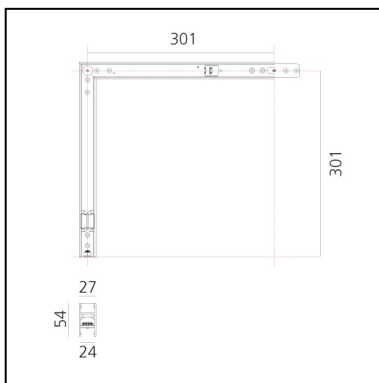

LUMINAIRE

- Watt: **16W**
- Delivered lumens output: **1442lm**
- CCT: **3000K**
- Efficiency: **64%**
- Efficacy: **90.14lm/W**
- CRI: **80**

Notes

For curved systems use only flexible opal diffusing screen. Do not mix flexible diffusing screen and opal diffusing screen.

*Uses 1 DALI address.

Each module, angle and curved elements are provided with mechanical and electrical joints and installation accessories.

1 suspension cable is also included.

End caps have to be ordered separately.

Opal diffusing screen has to be ordered separately.

Depending on the driver, the product can be undimmable or dimmable DALI.

DESCRIPTION

A.24 is a new comprehensive and flexible system to design light in space. A single profile, only 24 mm thick, can be installed in the recessed, ceiling or suspension mode to continuously follow the angles on a flat or three-dimensional surface. This profile hosts to a variety of performance options: diffused light, sharp optical units with three beam angles, or a smart magnetic track. This makes A.24 a flexible system, as well as an open platform to accommodate other products from the Architectural collection. The suspension version also features direct emission. The three solutions can be alternated to match the architecture and the room functions with utmost flexibility. The competence of Artemide is revealed by the quality of light, as well as by the ability of A.24 to freely move in space, with direct power connection points up to 14 metres apart.

PRODUCT CODE: AQ41415

FEATURES

- Article Code: **AQ41415**
- Colour: **Brushed Silver**
- Installation: **Suspension**
- Series: **Architectural Indoor**
- Environment: **Indoor**
- Emission: **Direct**
- design by: **Carlotta de Bevilacqua**

DIMENSIONS

- Length: **cm 31.5**
- Width: **cm 31.5**
- Recessed depth: **cm 5.4**
- Weight: **cm 0.9**

SOURCES INCLUDED

- Category: **Led**
- Number: **1**
- Watt: **16W**
- Color temperature (K): **3000K**
- Color Tolerance: **MacAdam 2SDCM**
- Service Life: **L70 (6K) 50000h**