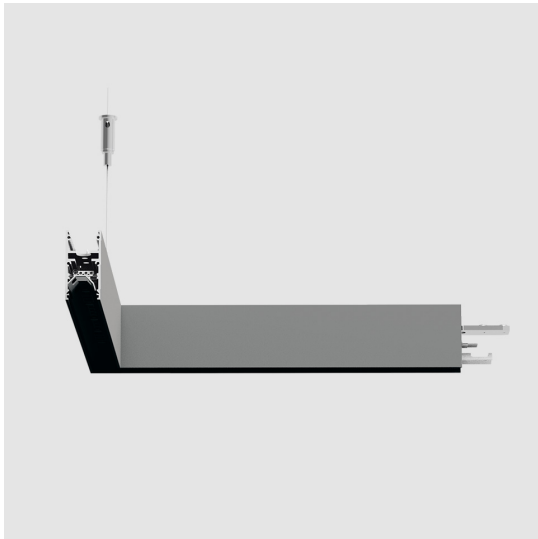

A.24 - Suspension Diffused Emission - 90° Angle (same plane) - Direct Emission - 3000K - Brushed Silver

Carlotta de Bevilacqua

IP20    Dimmerable: 

LUMINAIRE

- Watt: **16W**
- Delivered lumens output: **1442lm**
- CCT: **3000K**
- Efficiency: **64%**
- Efficacy: **90.14lm/W**
- CRI: **80**

A.24 is a new comprehensive and flexible system to design light in space. A single profile, only 24 mm thick, can be installed in the recessed, ceiling or suspension mode to continuously follow the angles on a flat or three-dimensional surface. This profile hosts to a variety of performance options: diffused light, sharp optical units with three beam angles, or a smart magnetic track. This makes A.24 a flexible system, as well as an open platform to accommodate other products from the Architectural collection. The suspension version also features direct emission. The three solutions can be alternated to match the architecture and the room functions with utmost flexibility. The competence of Artemide is revealed by the quality of light, as well as by the ability of A.24 to freely move in space, with direct power connection points up to 14 metres apart.

DIMENSIONS

- Length: **cm 31.5**
- Width: **cm 31.5**
- Recessed depth: **cm 5.4**
- Weight: **cm 0.9**

SOURCES INCLUDED

- Category: **Led**
- Number: **1**
- Watt: **16W**
- Color temperature (K): **3000K**
- Color Tolerance: **MacAdam 2SDCM**
- Service Life: **L70 (6K) 50000h**

4pcs feed connectors (for powering multiple sections with a single power kit) AQ90500

150W Ceiling power supply kit (cable length 2,2 m) - 230VAC-48VDC - IP20 - 321x91x111H - Black - APP Compatible AQ17504APP