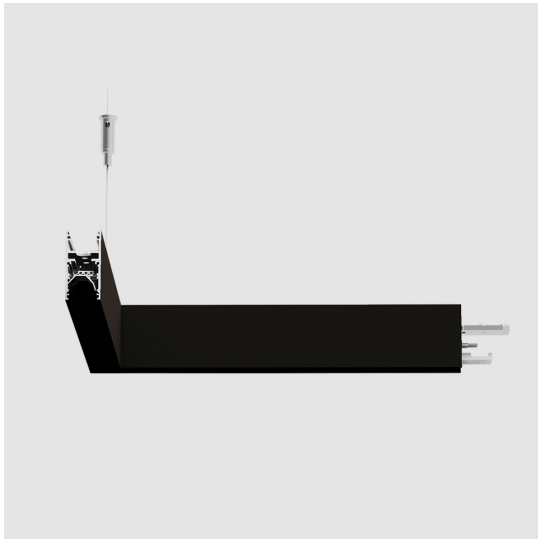

A.24 - Suspension Diffused Emission - 90° Angle (same plane) - Direct Emission - 4000K - Black

Carlotta de Bevilacqua

IP20    Dimmerable: 

LUMINAIRE

- Watt: **16W**
- Delivered lumens output: **1507lm**
- CCT: **4000K**
- Efficiency: **64%**
- Efficacy: **94.17lm/W**
- CRI: **80**

A.24 is a new comprehensive and flexible system to design light in space. A single profile, only 24 mm thick, can be installed in the recessed, ceiling or suspension mode to continuously follow the angles on a flat or three-dimensional surface. This profile hosts to a variety of performance options: diffused light, sharp optical units with three beam angles, or a smart magnetic track. This makes A.24 a flexible system, as well as an open platform to accommodate other products from the Architectural collection. The suspension version also features direct emission. The three solutions can be alternated to match the architecture and the room functions with utmost flexibility. The competence of Artemide is revealed by the quality of light, as well as by the ability of A.24 to freely move in space, with direct power connection points up to 14 metres apart.

DIMENSIONS

- Length: **cm 31.5**
- Width: **cm 31.5**
- Recessed depth: **cm 5.4**
- Weight: **cm 0.9**

SOURCES INCLUDED

- Category: **Led**
- Number: **1**
- Watt: **16W**
- Color temperature (K): **4000K**
- Color Tolerance: **MacAdam 2SDCM**
- Service Life: **L70 (6K) 50000h**