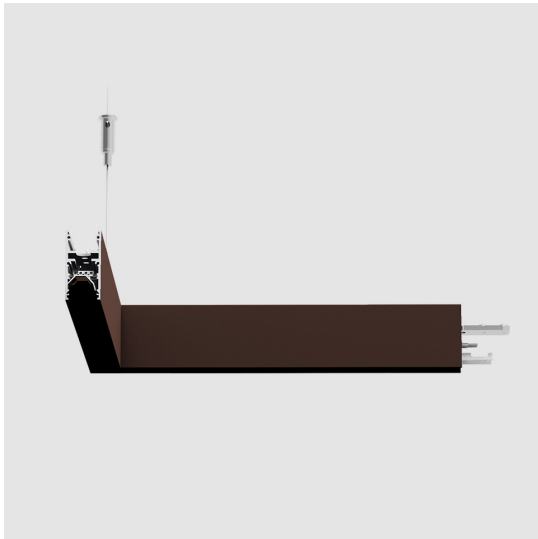

# A.24 - Suspension Diffused Emission - 90° Angle (same plane) - Direct Emission - 4000K - Brushed Bronze

Carlotta de Bevilacqua

IP20    Dimmerable: 

## DESCRIPTION

A.24 is a new comprehensive and flexible system to design light in space. A single profile, only 24 mm thick, can be installed in the recessed, ceiling or suspension mode to continuously follow the angles on a flat or three-dimensional surface. This profile hosts to a variety of performance options: diffused light, sharp optical units with three beam angles, or a smart magnetic track. This makes A.24 a flexible system, as well as an open platform to accommodate other products from the Architectural collection. The suspension version also features direct emission. The three solutions can be alternated to match the architecture and the room functions with utmost flexibility. The competence of Artemide is revealed by the quality of light, as well as by the ability of A.24 to freely move in space, with direct power connection points up to 14 metres apart.

## DIMENSIONS

- Length: **cm 31.5**
- Width: **cm 31.5**
- Recessed depth: **cm 5.4**
- Weight: **cm 0.9**