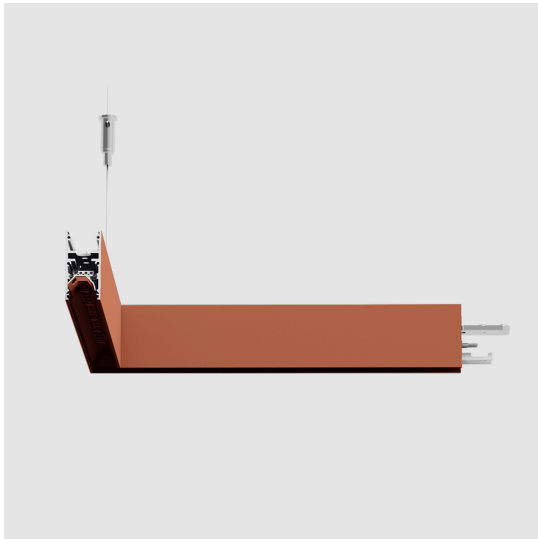

# A.24 - Suspension Diffused Emission - 90° Angle (same plane) - Direct Emission - 4000K - Brushed Copper

Carlotta de Bevilacqua

IP20    Dimmerable: 

## DESCRIPTION

A.24 is a new comprehensive and flexible system to design light in space. A single profile, only 24 mm thick, can be installed in the recessed, ceiling or suspension mode to continuously follow the angles on a flat or three-dimensional surface. This profile hosts to a variety of performance options: diffused light, sharp optical units with three beam angles, or a smart magnetic track. This makes A.24 a flexible system, as well as an open platform to accommodate other products from the Architectural collection. The suspension version also features direct emission. The three solutions can be alternated to match the architecture and the room functions with utmost flexibility. The competence of Artemide is revealed by the quality of light, as well as by the ability of A.24 to freely move in space, with direct power connection points up to 14 metres apart.

## DIMENSIONS

- Length: **cm 31.5**
- Width: **cm 31.5**
- Recessed depth: **cm 5.4**
- Weight: **cm 0.9**