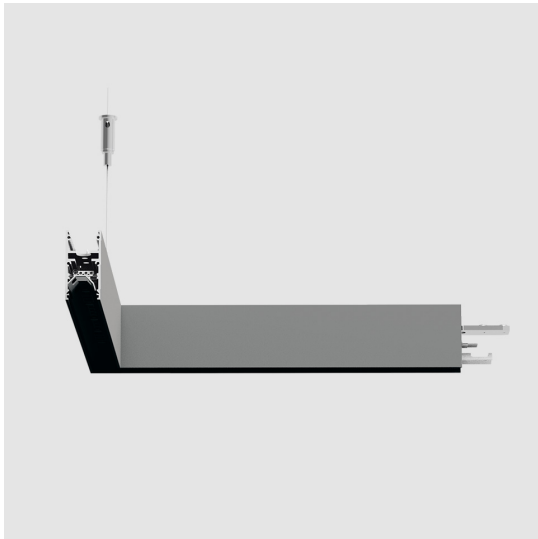

A.24 - Suspension Diffused Emission - 90° Angle (same plane) - Direct Emission - 4000K - Brushed Silver

Carlotta de Bevilacqua

IP20    Dimmerable: 

LUMINAIRE

- Watt: **16W**
- Delivered lumens output: **1507lm**
- CCT: **4000K**
- Efficiency: **64%**
- Efficacy: **94.17lm/W**
- CRI: **80**

A.24 is a new comprehensive and flexible system to design light in space. A single profile, only 24 mm thick, can be installed in the recessed, ceiling or suspension mode to continuously follow the angles on a flat or three-dimensional surface. This profile hosts to a variety of performance options: diffused light, sharp optical units with three beam angles, or a smart magnetic track. This makes A.24 a flexible system, as well as an open platform to accommodate other products from the Architectural collection. The suspension version also features direct emission. The three solutions can be alternated to match the architecture and the room functions with utmost flexibility. The competence of Artemide is revealed by the quality of light, as well as by the ability of A.24 to freely move in space, with direct power connection points up to 14 metres apart.

DIMENSIONS

- Length: **cm 31.5**
- Width: **cm 31.5**
- Recessed depth: **cm 5.4**
- Weight: **cm 0.9**

SOURCES INCLUDED

- Category: **Led**
- Number: **1**
- Watt: **16W**
- Color temperature (K): **4000K**
- Color Tolerance: **MacAdam 2SDCM**
- Service Life: **L70 (6K) 50000h**

NO IMAGE AVAILABLE

4pcs feed connectors (for powering multiple sections with a single power kit) AQ90500

150W Ceiling power supply kit (cable length 2,2 m) - 230VAC-48VDC - IP20 - 321x91x111H - Black - APP Compatible AQ17504APP