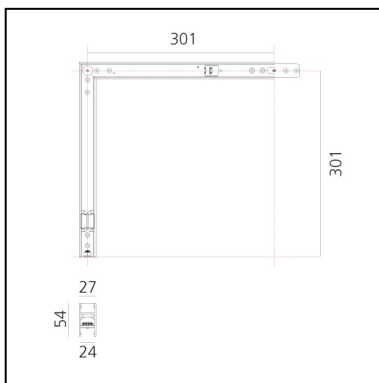

LUMINAIRE

- Watt: **16W**
- Delivered lumens output: **1507lm**
- CCT: **4000K**
- Efficiency: **64%**
- Efficacy: **94.17lm/W**
- CRI: **80**

Notes

For curved systems use only flexible opal diffusing screen. Do not mix flexible diffusing screen and opal diffusing screen.

*Uses 1 DALI address.

Each module, angle and curved elements are provided with mechanical and electrical joints and installation accessories.

1 suspension cable is also included.

End caps have to be ordered separately.

Opal diffusing screen has to be ordered separately.

Depending on the driver, the product can be undimmable or dimmable DALI.

DESCRIPTION

A.24 is a new comprehensive and flexible system to design light in space. A single profile, only 24 mm thick, can be installed in the recessed, ceiling or suspension mode to continuously follow the angles on a flat or three-dimensional surface. This profile hosts to a variety of performance options: diffused light, sharp optical units with three beam angles, or a smart magnetic track. This makes A.24 a flexible system, as well as an open platform to accommodate other products from the Architectural collection. The suspension version also features direct emission. The three solutions can be alternated to match the architecture and the room functions with utmost flexibility. The competence of Artemide is revealed by the quality of light, as well as by the ability of A.24 to freely move in space, with direct power connection points up to 14 metres apart.

PRODUCT CODE: AQ41515

FEATURES

- Article Code: **AQ41515**
- Colour: **Brushed Silver**
- Installation: **Suspension**
- Series: **Architectural Indoor**
- Environment: **Indoor**
- Emission: **Direct**
- design by: **Carlotta de Bevilacqua**

DIMENSIONS

- Length: **cm 31.5**
- Width: **cm 31.5**
- Recessed depth: **cm 5.4**
- Weight: **cm 0.9**

SOURCES INCLUDED

- Category: **Led**
- Number: **1**
- Watt: **16W**
- Color temperature (K): **4000K**
- Color Tolerance: **MacAdam 2SDCM**
- Service Life: **L70 (6K) 50000h**