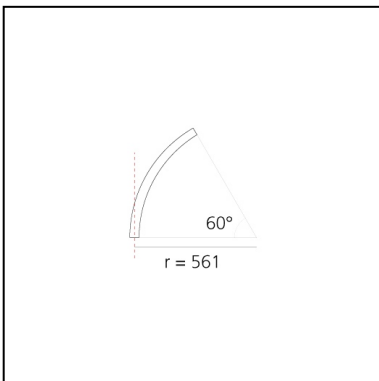

A.24 - Suspension Diffused Emission - Curved Elements - R=561mm - $\alpha=60^\circ$ - 2700K - Black

Carlotta de Bevilacqua

IP20    Dimmerable: 

LUMINAIRE

- Watt: **16W**
- Delivered lumens output: **1347lm**
- CCT: **2700K**
- Efficiency: **60%**
- Efficacy: **84.19lm/W**
- CRI: **80**

DIMENSIONS

- Width: **cm 2.7**
- Recessed depth: **cm 5.4**

SOURCES INCLUDED

- Category: **Led**
- Number: **1**
- Watt: **17W**
- Color temperature (K): **2700K**
- Color Tolerance: **MacAdam 2SDCM**
- Service Life: **L70 (6K) 50000h**