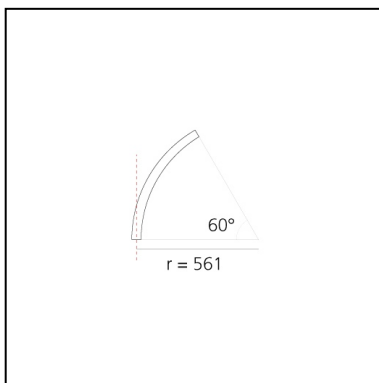

A.24 - Suspension Diffused Emission - Curved Elements - R=561mm - $\alpha=60^\circ$ - 2700K - Brushed Bronze

Carlotta de Bevilacqua

IP20    Dimmerable: 

LUMINAIRE

- Watt: **16W**
- Delivered lumens output: **1347lm**
- CCT: **2700K**
- Efficiency: **60%**
- Efficacy: **84.19lm/W**
- CRI: **80**

DIMENSIONS

- Width: **cm 2.7**
- Recessed depth: **cm 5.4**

SOURCES INCLUDED

- Category: **Led**
- Number: **1**
- Watt: **17W**
- Color temperature (K): **2700K**
- Color Tolerance: **MacAdam 2SDCM**
- Service Life: **L70 (6K) 50000h**