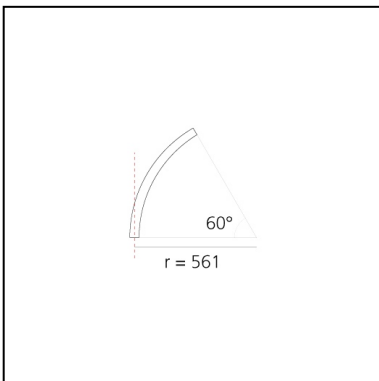

A.24 - Suspension Diffused Emission - Curved Elements - R=561mm - $\alpha=60^\circ$ - 2700K - Brushed Copper

Carlotta de Bevilacqua

IP20    Dimmerable: 

LUMINAIRE

- Watt: **16W**
- Delivered lumens output: **1347lm**
- CCT: **2700K**
- Efficiency: **60%**
- Efficacy: **84.19lm/W**
- CRI: **80**

DIMENSIONS

- Width: **cm 2.7**
- Recessed depth: **cm 5.4**

SOURCES INCLUDED

- Category: **Led**
- Number: **1**
- Watt: **17W**
- Color temperature (K): **2700K**
- Color Tolerance: **MacAdam 2SDCM**
- Service Life: **L70 (6K) 50000h**