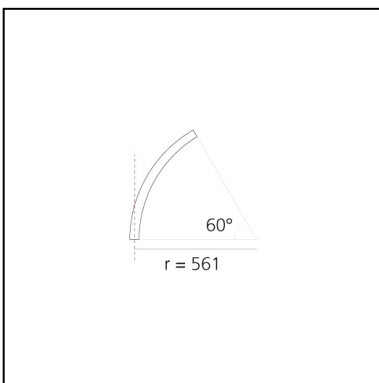

A.24 - Suspension Diffused Emission - Curved Elements - R=561mm - $\alpha=60^\circ$ - 2700K - Brushed Silver

Carlotta de Bevilacqua

IP20    Dimmerable: 

LUMINAIRE

- Watt: **16W**
- Delivered lumens output: **1347lm**
- CCT: **2700K**
- Efficiency: **60%**
- Efficacy: **84.19lm/W**
- CRI: **80**

DIMENSIONS

- Width: **cm 2.7**
- Recessed depth: **cm 5.4**

SOURCES INCLUDED

- Category: **Led**
- Number: **1**
- Watt: **17W**
- Color temperature (K): **2700K**
- Color Tolerance: **MacAdam 2SDCM**
- Service Life: **L70 (6K) 50000h**