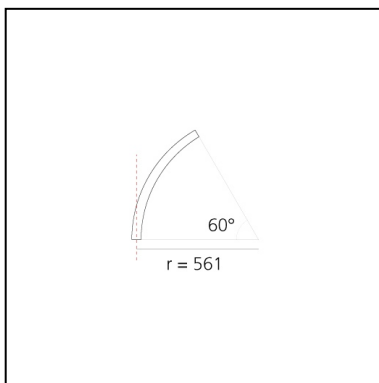

A.24 - Suspension Diffused Emission - Curved Elements - R=561mm - $\alpha=60^\circ$ - 3000K - Black

Carlotta de Bevilacqua

IP20    Dimmerable: 

LUMINAIRE

- Watt: **16W**
- Delivered lumens output: **1367lm**
- CCT: **3000K**
- Efficiency: **60%**
- Efficacy: **85.46lm/W**
- CRI: **80**

DIMENSIONS

- Width: **cm 2.7**
- Recessed depth: **cm 5.4**

SOURCES INCLUDED

- Category: **Led**
- Number: **1**
- Watt: **17W**
- Color temperature (K): **3000K**
- Color Tolerance: **MacAdam 2SDCM**
- Service Life: **L70 (6K) 50000h**