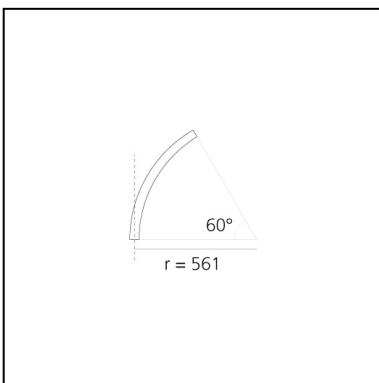

A.24 - Suspension Diffused Emission - Curved Elements - R=561mm - $\alpha=60^\circ$ - 3000K - Brushed Bronze

Carlotta de Bevilacqua

IP20    Dimmerable: 

LUMINAIRE

- Watt: **16W**
- Delivered lumens output: **1367lm**
- CCT: **3000K**
- Efficiency: **60%**
- Efficacy: **85.46lm/W**
- CRI: **80**

DIMENSIONS

- Width: **cm 2.7**
- Recessed depth: **cm 5.4**

SOURCES INCLUDED

- Category: **Led**
- Number: **1**
- Watt: **17W**
- Color temperature (K): **3000K**
- Color Tolerance: **MacAdam 2SDCM**
- Service Life: **L70 (6K) 50000h**