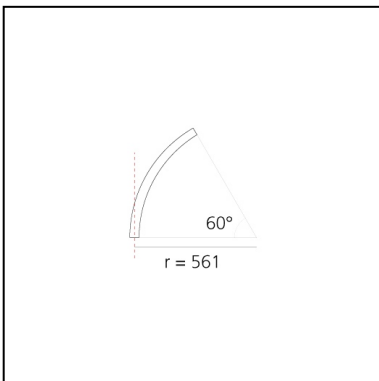

A.24 - Suspension Diffused Emission - Curved Elements - R=561mm - $\alpha=60^\circ$ - 3000K - Brushed Copper

Carlotta de Bevilacqua

IP20    Dimmerable: 

LUMINAIRE

- Watt: **16W**
- Delivered lumens output: **1367lm**
- CCT: **3000K**
- Efficiency: **60%**
- Efficacy: **85.46lm/W**
- CRI: **80**

DIMENSIONS

- Width: **cm 2.7**
- Recessed depth: **cm 5.4**

SOURCES INCLUDED

- Category: **Led**
- Number: **1**
- Watt: **17W**
- Color temperature (K): **3000K**
- Color Tolerance: **MacAdam 2SDCM**
- Service Life: **L70 (6K) 50000h**