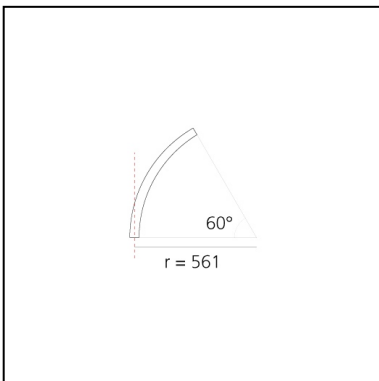

A.24 - Suspension Diffused Emission - Curved Elements - R=561mm - $\alpha=60^\circ$ - 3000K - White

Carlotta de Bevilacqua

IP20    Dimmerable: 

LUMINAIRE

- Watt: **16W**
- Delivered lumens output: **1367lm**
- CCT: **3000K**
- Efficiency: **60%**
- Efficacy: **85.46lm/W**
- CRI: **80**

DIMENSIONS

- Width: **cm 2.7**
- Recessed depth: **cm 5.4**

SOURCES INCLUDED

- Category: **Led**
- Number: **1**
- Watt: **17W**
- Color temperature (K): **3000K**
- Color Tolerance: **MacAdam 2SDCM**
- Service Life: **L70 (6K) 50000h**