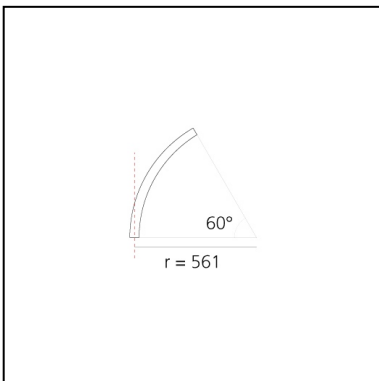

A.24 - Suspension Diffused Emission - Curved Elements - R=561mm - $\alpha=60^\circ$ - 4000K - Black

Carlotta de Bevilacqua

IP20    Dimmerable: 

LUMINAIRE

- Watt: **16W**
- Delivered lumens output: **1429lm**
- CCT: **4000K**
- Efficiency: **60%**
- Efficacy: **89.29lm/W**
- CRI: **80**

DIMENSIONS

- Width: **cm 2.7**
- Recessed depth: **cm 5.4**

SOURCES INCLUDED

- Category: **Led**
- Number: **1**
- Watt: **17W**
- Color temperature (K): **4000K**
- Color Tolerance: **MacAdam 2SDCM**
- Service Life: **L70 (6K) 50000h**