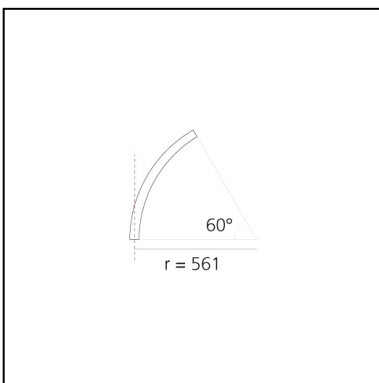

A.24 - Suspension Diffused Emission - Curved Elements - R=561mm - $\alpha=60^\circ$ - 4000K - Brushed Bronze

Carlotta de Bevilacqua

IP20   CE Dimmerable: 

LUMINAIRE

- Watt: **16W**
- Delivered lumens output: **1429lm**
- CCT: **4000K**
- Efficiency: **60%**
- Efficacy: **89.29lm/W**
- CRI: **80**

DIMENSIONS

- Width: **cm 2.7**
- Recessed depth: **cm 5.4**

SOURCES INCLUDED

- Category: **Led**
- Number: **1**
- Watt: **17W**
- Color temperature (K): **4000K**
- Color Tolerance: **MacAdam 2SDCM**
- Service Life: **L70 (6K) 50000h**