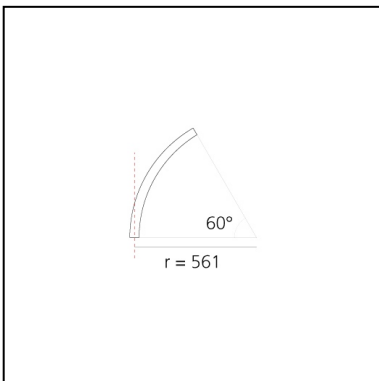

A.24 - Suspension Diffused Emission - Curved Elements - R=561mm - $\alpha=60^\circ$ - 4000K - Brushed Copper

Carlotta de Bevilacqua

IP20    Dimmerable: 

LUMINAIRE

- Watt: **16W**
- Delivered lumens output: **1429lm**
- CCT: **4000K**
- Efficiency: **60%**
- Efficacy: **89.29lm/W**
- CRI: **80**

DIMENSIONS

- Width: **cm 2.7**
- Recessed depth: **cm 5.4**

SOURCES INCLUDED

- Category: **Led**
- Number: **1**
- Watt: **17W**
- Color temperature (K): **4000K**
- Color Tolerance: **MacAdam 2SDCM**
- Service Life: **L70 (6K) 50000h**