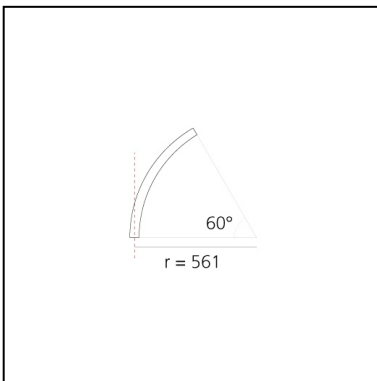

A.24 - Suspension Diffused Emission - Curved Elements - R=561mm - $\alpha=60^\circ$ - 4000K - White

Carlotta de Bevilacqua

IP20    Dimmerable: 

LUMINAIRE

- Watt: **16W**
- Delivered lumens output: **1429lm**
- CCT: **4000K**
- Efficiency: **60%**
- Efficacy: **89.29lm/W**
- CRI: **80**

DIMENSIONS

- Width: **cm 2.7**
- Recessed depth: **cm 5.4**

SOURCES INCLUDED

- Category: **Led**
- Number: **1**
- Watt: **17W**
- Color temperature (K): **4000K**
- Color Tolerance: **MacAdam 2SDCM**
- Service Life: **L70 (6K) 50000h**