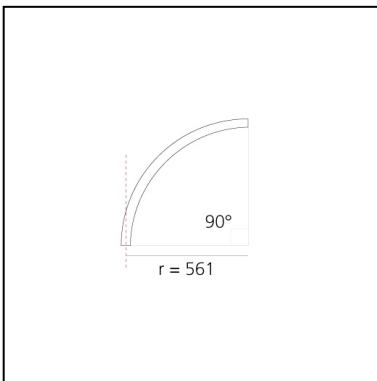

A.24 - Suspension Diffused Emission - Curved Elements - R=561mm - $\alpha=90^\circ$ - 2700K - Black

Carlotta de Bevilacqua

IP20    Dimmerable: 

LUMINAIRE

- Watt: **24W**
- Delivered lumens output: **2020lm**
- CCT: **2700K**
- Efficiency: **60%**
- Efficacy: **84.19lm/W**
- CRI: **80**

DIMENSIONS

- Width: **cm 2.7**
- Recessed depth: **cm 5.4**

SOURCES INCLUDED

- Category: **Led**
- Number: **1**
- Watt: **25W**
- Color temperature (K): **2700K**
- Color Tolerance: **MacAdam 2SDCM**
- Service Life: **L70 (6K) 50000h**