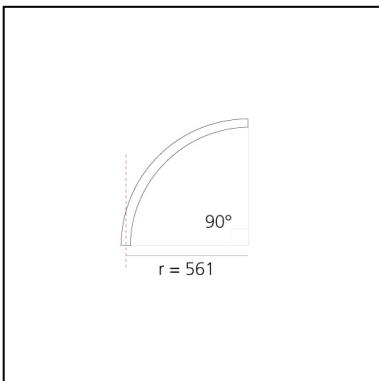

A.24 - Suspension Diffused Emission - Curved Elements - R=561mm - $\alpha=90^\circ$ - 2700K - Brushed Copper

Carlotta de Bevilacqua

IP20    Dimmerable: 

LUMINAIRE

- Watt: **24W**
- Delivered lumens output: **2020lm**
- CCT: **2700K**
- Efficiency: **60%**
- Efficacy: **84.19lm/W**
- CRI: **80**

DIMENSIONS

- Width: **cm 2.7**
- Recessed depth: **cm 5.4**

SOURCES INCLUDED

- Category: **Led**
- Number: **1**
- Watt: **25W**
- Color temperature (K): **2700K**
- Color Tolerance: **MacAdam 2SDCM**
- Service Life: **L70 (6K) 50000h**