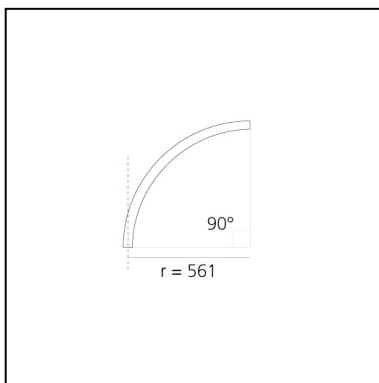

## LUMINAIRE

- Watt: **24W**
- Delivered lumens output: **2020lm**
- CCT: **2700K**
- Efficiency: **60%**
- Efficacy: **84.19lm/W**
- CRI: **80**

## DIMENSIONS

- Width: **cm 2.7**
- Recessed depth: **cm 5.4**