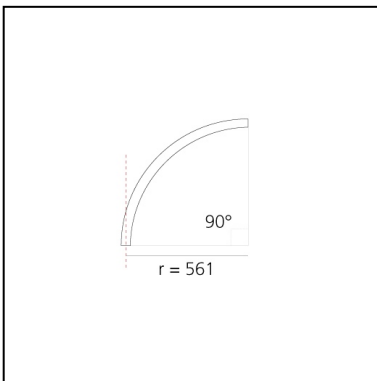

A.24 - Suspension Diffused Emission - Curved Elements - R=561mm - $\alpha=90^\circ$ - 2700K - White

Carlotta de Bevilacqua

IP20    Dimmerable: 

LUMINAIRE

- Watt: **24W**
- Delivered lumens output: **2020lm**
- CCT: **2700K**
- Efficiency: **60%**
- Efficacy: **84.19lm/W**
- CRI: **80**

DIMENSIONS

- Width: **cm 2.7**
- Recessed depth: **cm 5.4**

SOURCES INCLUDED

- Category: **Led**
- Number: **1**
- Watt: **25W**
- Color temperature (K): **2700K**
- Color Tolerance: **MacAdam 2SDCM**
- Service Life: **L70 (6K) 50000h**