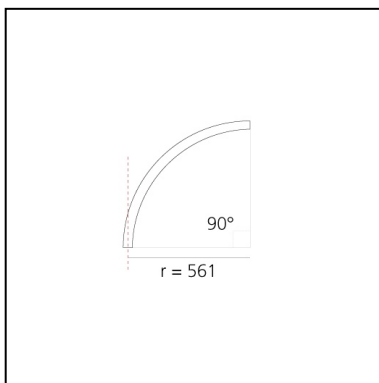

## LUMINAIRE

- Watt: **24W**
- Delivered lumens output: **2051lm**
- CCT: **3000K**
- Efficiency: **60%**
- Efficacy: **85.46lm/W**
- CRI: **80**

## DIMENSIONS

- Width: **cm 2.7**
- Recessed depth: **cm 5.4**