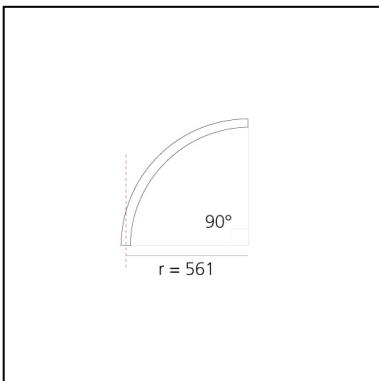

A.24 - Suspension Diffused Emission - Curved Elements - R=561mm - $\alpha=90^\circ$ - 3000K - Brushed Bronze

Carlotta de Bevilacqua

IP20    Dimmerable: 

LUMINAIRE

- Watt: **24W**
- Delivered lumens output: **2051lm**
- CCT: **3000K**
- Efficiency: **60%**
- Efficacy: **85.46lm/W**
- CRI: **80**

DIMENSIONS

- Width: **cm 2.7**
- Recessed depth: **cm 5.4**

SOURCES INCLUDED

- Category: **Led**
- Number: **1**
- Watt: **25W**
- Color temperature (K): **3000K**
- CRI: **80**
- Color Tolerance: **MacAdam 2SDCM**
- Service Life: **L70 (6K) 50000h**