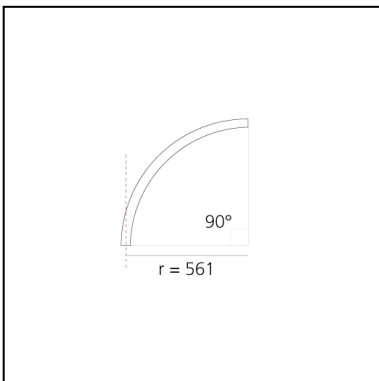

A.24 - Suspension Diffused Emission - Curved Elements - R=561mm - $\alpha=90^\circ$ - 3000K - Brushed Copper

Carlotta de Bevilacqua

IP20    Dimmerable: 

LUMINAIRE

- Watt: **24W**
- Delivered lumens output: **2051lm**
- CCT: **3000K**
- Efficiency: **60%**
- Efficacy: **85.46lm/W**
- CRI: **80**

DIMENSIONS

- Width: **cm 2.7**
- Recessed depth: **cm 5.4**

SOURCES INCLUDED

- Category: **Led**
- Number: **1**
- Watt: **25W**
- Color temperature (K): **3000K**
- CRI: **80**
- Color Tolerance: **MacAdam 2SDCM**
- Service Life: **L70 (6K) 50000h**