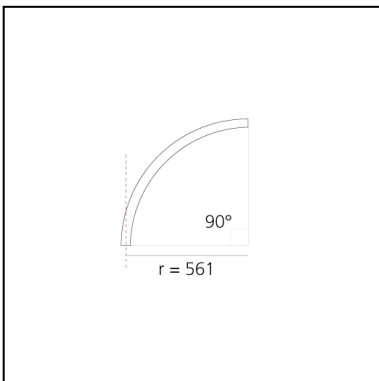

A.24 - Suspension Diffused Emission - Curved Elements - R=561mm - $\alpha=90^\circ$ - 3000K - White

Carlotta de Bevilacqua

IP20    Dimmerable: 

LUMINAIRE

- Watt: **24W**
- Delivered lumens output: **2051lm**
- CCT: **3000K**
- Efficiency: **60%**
- Efficacy: **85.46lm/W**
- CRI: **80**

DIMENSIONS

- Width: **cm 2.7**
- Recessed depth: **cm 5.4**

SOURCES INCLUDED

- Category: **Led**
- Number: **1**
- Watt: **25W**
- Color temperature (K): **3000K**
- CRI: **80**
- Color Tolerance: **MacAdam 2SDCM**
- Service Life: **L70 (6K) 50000h**