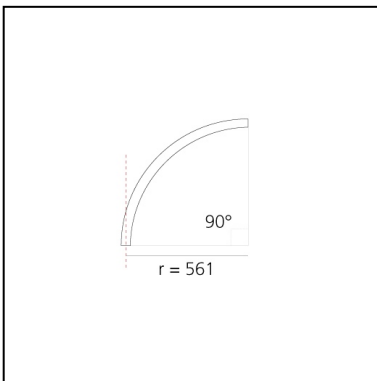

A.24 - Suspension Diffused Emission - Curved Elements - R=561mm - $\alpha=90^\circ$ - 4000K - Black

Carlotta de Bevilacqua

IP20    Dimmerable: 

LUMINAIRE

- Watt: **24W**
- Delivered lumens output: **2143lm**
- CCT: **4000K**
- Efficiency: **60%**
- Efficacy: **89.29lm/W**
- CRI: **80**

DIMENSIONS

- Width: **cm 2.7**
- Recessed depth: **cm 5.4**

SOURCES INCLUDED

- Category: **Led**
- Number: **1**
- Watt: **25W**
- Color temperature (K): **4000K**
- CRI: **80**
- Color Tolerance: **MacAdam 2SDCM**
- Service Life: **L70 (6K) 50000h**